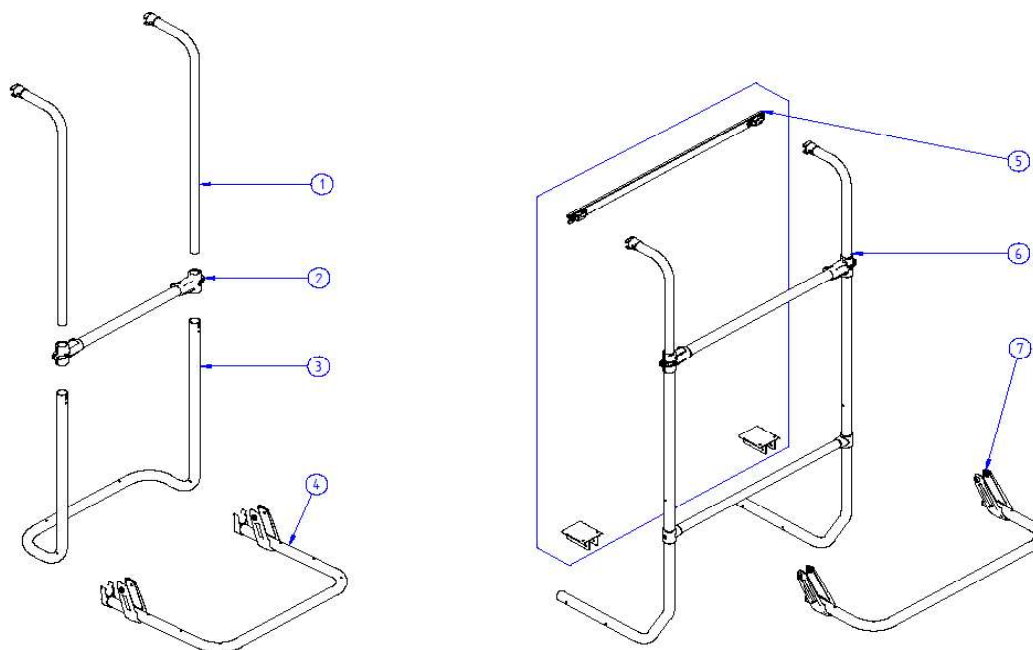

2020 SPARE PARTS LIST

Sport caravan tour - Sport caravan universal

THULE
SWEDEN

BA810

THULE
SWEDEN

THULE Sport caravan tour - Sport caravan universal

BA810-00

	ART.NR.	DESCRIPTION	RETAIL € (ex.VAT)
Sport caravan tour - 2 bikes			
1	1500602023	SPORT CARAVAN TOUR ARM (1x)	17,60
2	1500600535	SPORT CROSSBAR + T-PIECES	15,80
3	1500601965	SPORT CARAVAN TOUR BODY	37,40
4	1500602361	SPORT PLATFORM WITHOUT RAILS	76,50
Sport caravan universal - 2 bikes			
5	1500601512	SPORT CAR.UNIVERSAL FIXATION PROFILE	26,80
6	1500601513	SPORT CAR.UNIVERSAL FRAME COMPLETE	120,60
7	1500602364	SPORT CAR.UNIVERSAL PLATFORM WITHOUT RAILS	82,30